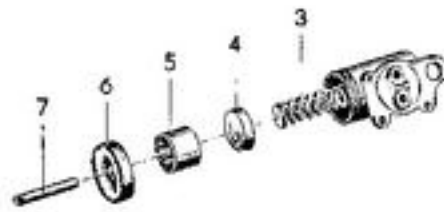

Wheel brake cylinder front

Wheel brake cylinder rear

Brake and Clutch Controls

Plate 26

Key No.	Old Part Number	New Part Number	Description	No. per vehicle
<u>Brake Master Cylinder</u>				
1	A 37345	055 102 27 00	Cap valve	1
2	A 33372	055 102 28 00	Compression spring, compl.	1
3	A 4056	055 102 29 00	Collar	1
4	A 23724	055 102 30 00	Piston with master cup	1
5	A 5434	055 102 31 00	Secondary cup	1
6	A 14398	055 102 32 00	Stop washer	1
7	A 33188	055 102 17 00	Snap ring	1
8	A 19884	055 102 33 00	Dust cap (Rubber boot)	1
9	A 15449	055 102 34 00	Binding	1
<u>Clutch Master Cylinder - Components</u>				
10	A 36913	055 102 12 00	Compression spring, compl.	1
11	A 16240	055 102 13 00	Collar	1
12	A 33718	055 102 14 00	Piston with master cup	1
13	A 16239	055 102 15 00	Secondary cup	1
14	A 33716	055 102 16 00	Stop washer	1