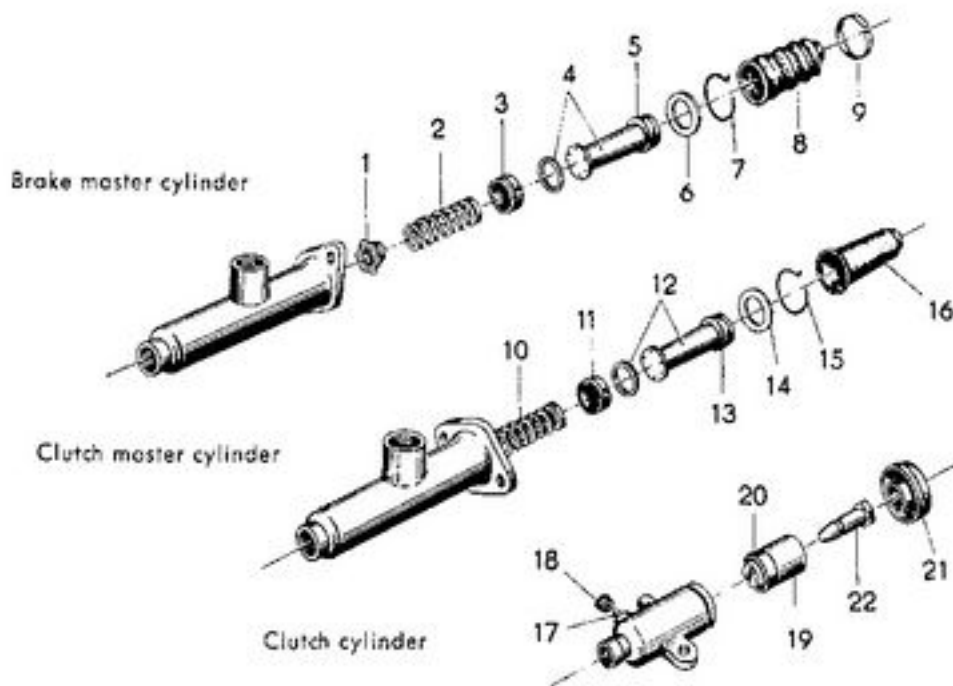

Wheel brake cylinder front

Wheel brake cylinder rear

Brake and Clutch Controls

Plate 26

Key No.	Old Part Number	New Part Number	Description	No. per vehicle
<u>Brake Master Cylinder</u>				
1	A 37345	055 102 27 00	Cap valve	1
2	A 33372	055 102 28 00	Compression spring, compl.	1
3	A 4056	055 102 29 00	Collar	1
4	A 23724	055 102 30 00	Piston with master cup	1
5	A 5434	055 102 31 00	Secondary cup	1
6	A 14398	055 102 32 00	Stop washer	1
7	A 33188	055 102 17 00	Snap ring	1
8	A 19884	055 102 33 00	Dust cap (Rubber boot)	1
9	A 15449	055 102 34 00	Binding	1
<u>Clutch Master Cylinder - Components</u>				
10	A 36913	055 102 12 00	Compression spring, compl.	1
11	A 16240	055 102 13 00	Collar	1
12	A 33718	055 102 14 00	Piston with master cup	1
13	A 16239	055 102 15 00	Secondary cup	1
14	A 33716	055 102 16 00	Stop washer	1