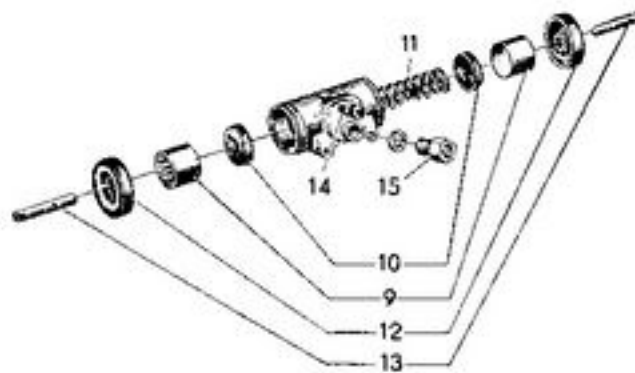

Wheel brake cylinder front

Wheel brake cylinder rear

Brake and Clutch Controls

Plate 26

Key No.	Old Part Number	New Part Number	Description	No. per vehicle
<u>Brake Master Cylinder</u>				
1	A 37345	055 102 27 00	Cap valve	1
2	A 33372	055 102 28 00	Compression spring, compl.	1
3	A 4056	055 102 29 00	Collar	1
4	A 23724	055 102 30 00	Piston with master cup	1
5	A 5434	055 102 31 00	Secondary cup	1
6	A 14398	055 102 32 00	Stop washer	1
7	A 33188	055 102 17 00	Snap ring	1
8	A 19884	055 102 33 00	Dust cap (Rubber boot)	1
9	A 15449	055 102 34 00	Binding	1
<u>Clutch Master Cylinder - Components</u>				
10	A 36913	055 102 12 00	Compression spring, compl.	1
11	A 16240	055 102 13 00	Collar	1
12	A 33718	055 102 14 00	Piston with master cup	1
13	A 16239	055 102 15 00	Secondary cup	1
14	A 33716	055 102 16 00	Stop washer	1